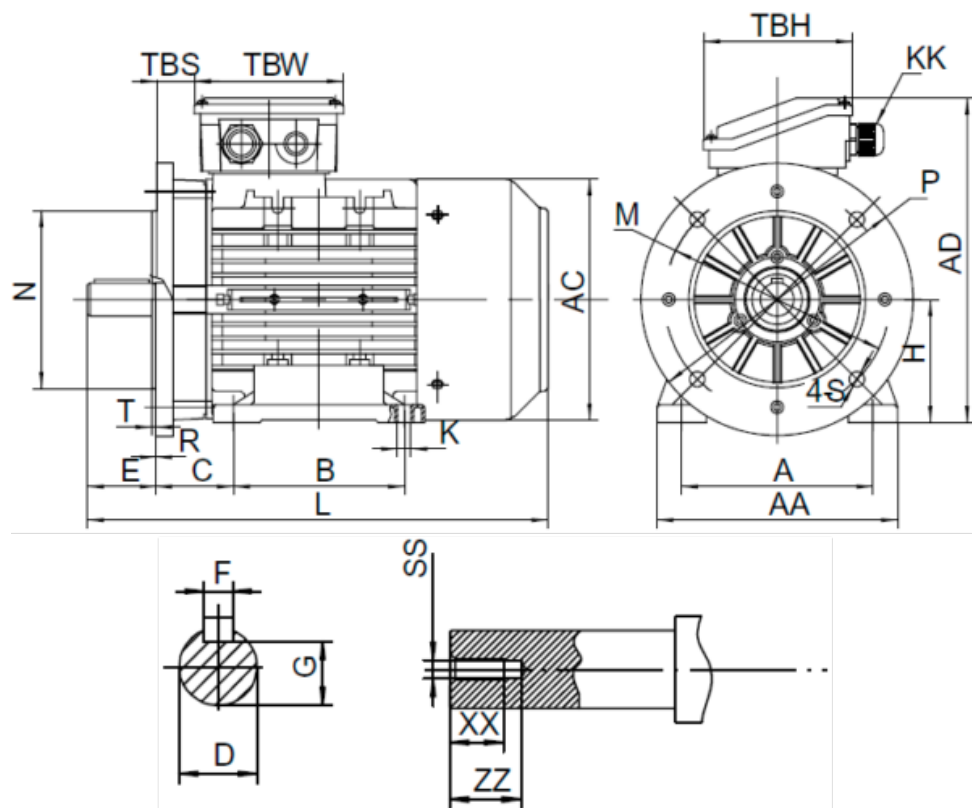

Data Sheet

Article number: 25180015061740

Description: Kleedrive T3A 100L-6 1.5kw 900 rpm UL/CSA
3x230/400V 50 HZ IP55 B35 Eff=82,5%

Measures

A = 160	F = 8	TBW = 118
AA = 200	G = 24	XX = 22
AC = Ø199	H = 100	ZZ = 30
AD = 260	HD = 160	
B = 140	L = 376	
C = 63	SS = M10	
D = Ø28	TBH = 118	
E = 60	TBS = 32	